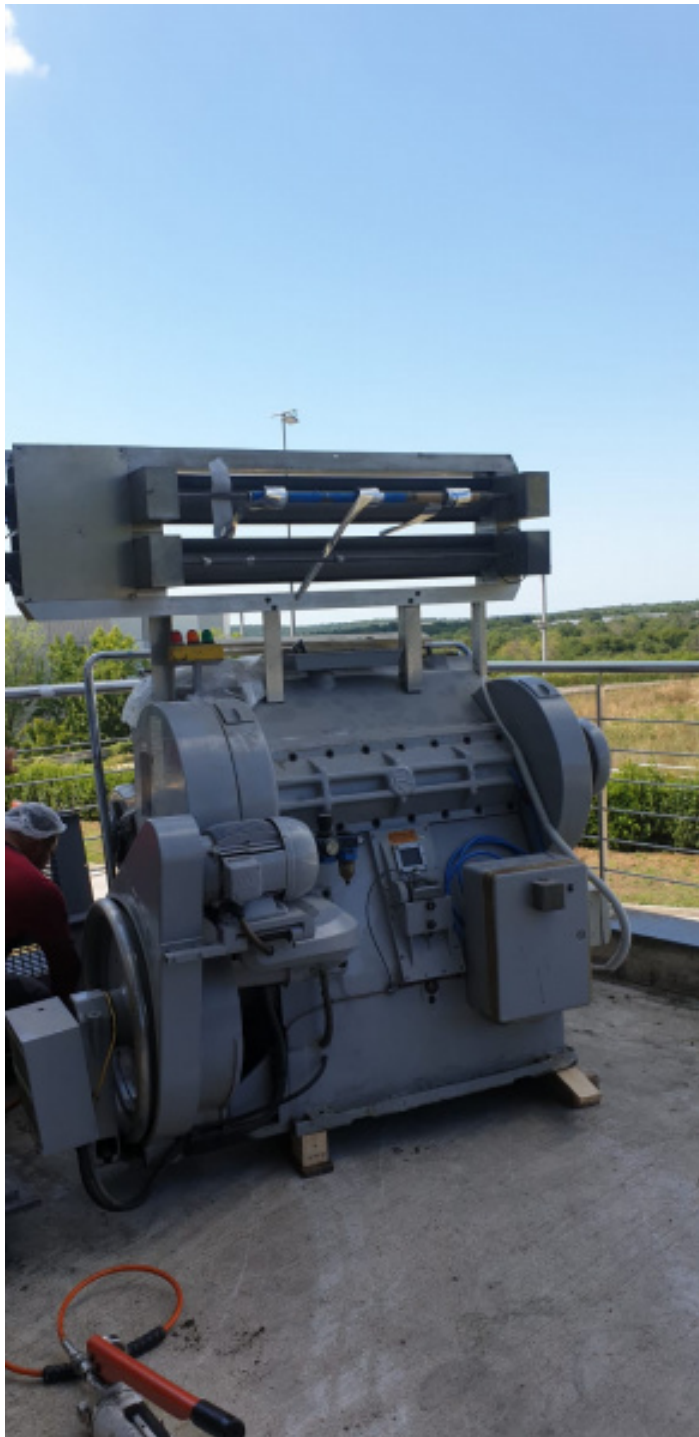

RABOLINI IMPERIA

Reference number:	1287
Manufacturer:	Rabolini
Model:	Imperia
Format / Working width:	80 x 120 cm
Available:	December
Machine visible:	in production
Price:	on request

Technical specification

- model D
- hand feeding
- hot foil system
- pneumatic clutch
- easy operated top control panel