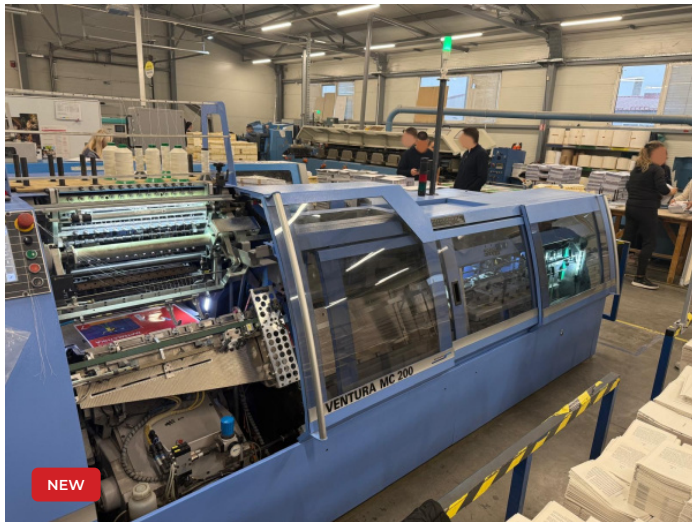

Müller Martini Ventura MC 200

Properties

Reference number:	IMP2128
Manufacturer:	Müller Martini
Model:	Ventura MC 200
Year of production:	2018
Available:	immediately
Machine visible:	dismantled in stock
Price:	on request