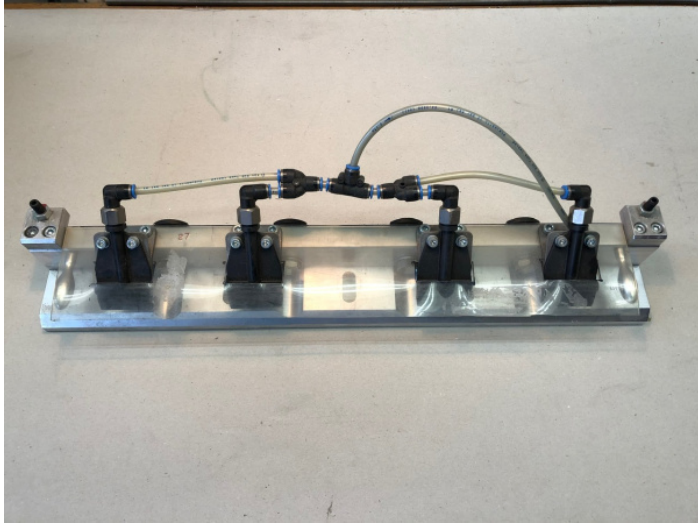

KOLBUS KM 470

Reference number: SP1396
Manufacturer: Kolbus
Model: KM 470
Condition: used
Machine visible: stock
Price: on request

Technical specification

- part of clamps for Kolbus KM 470