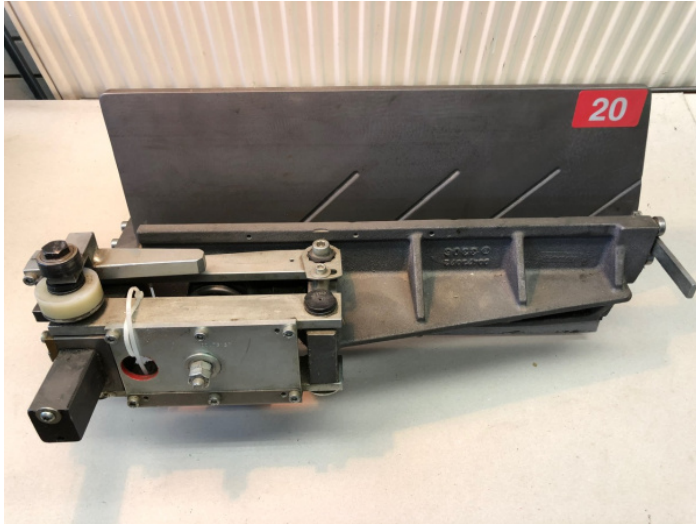

KOLBUS KM 470

Reference number: SP1395
Manufacturer: Kolbus
Model: KM 470
Condition: refurbished
Machine visible: stock
Price: on request

Technical specification

- refurbished clamps for Kolbus KM 470